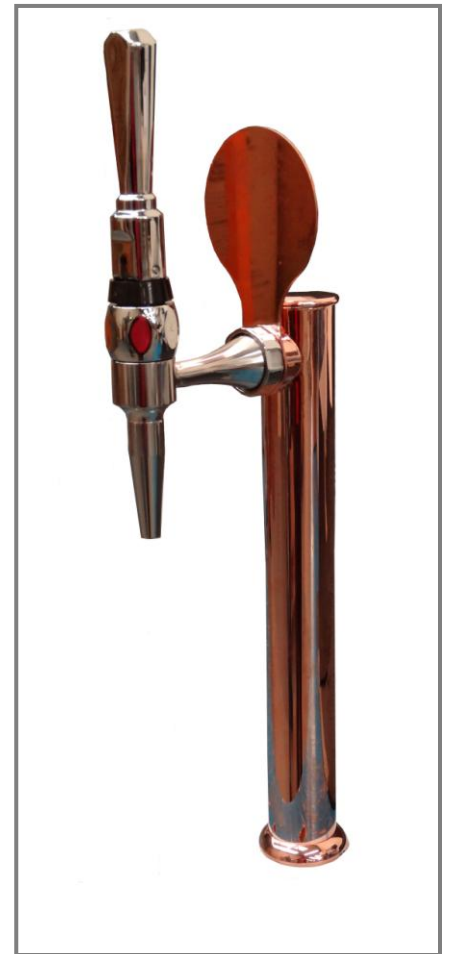

### PRODUCT TUBE

- 3/16"
- 5/16"
- Chill to tap

### BRANDING OPTIONS

- Round illuminated light pod
- Oval or Round badge mount
- Engraved tap handle

### DRIP TRAY OPTIONS

- Plastic
- Stainless Steel
- Glass Refresher